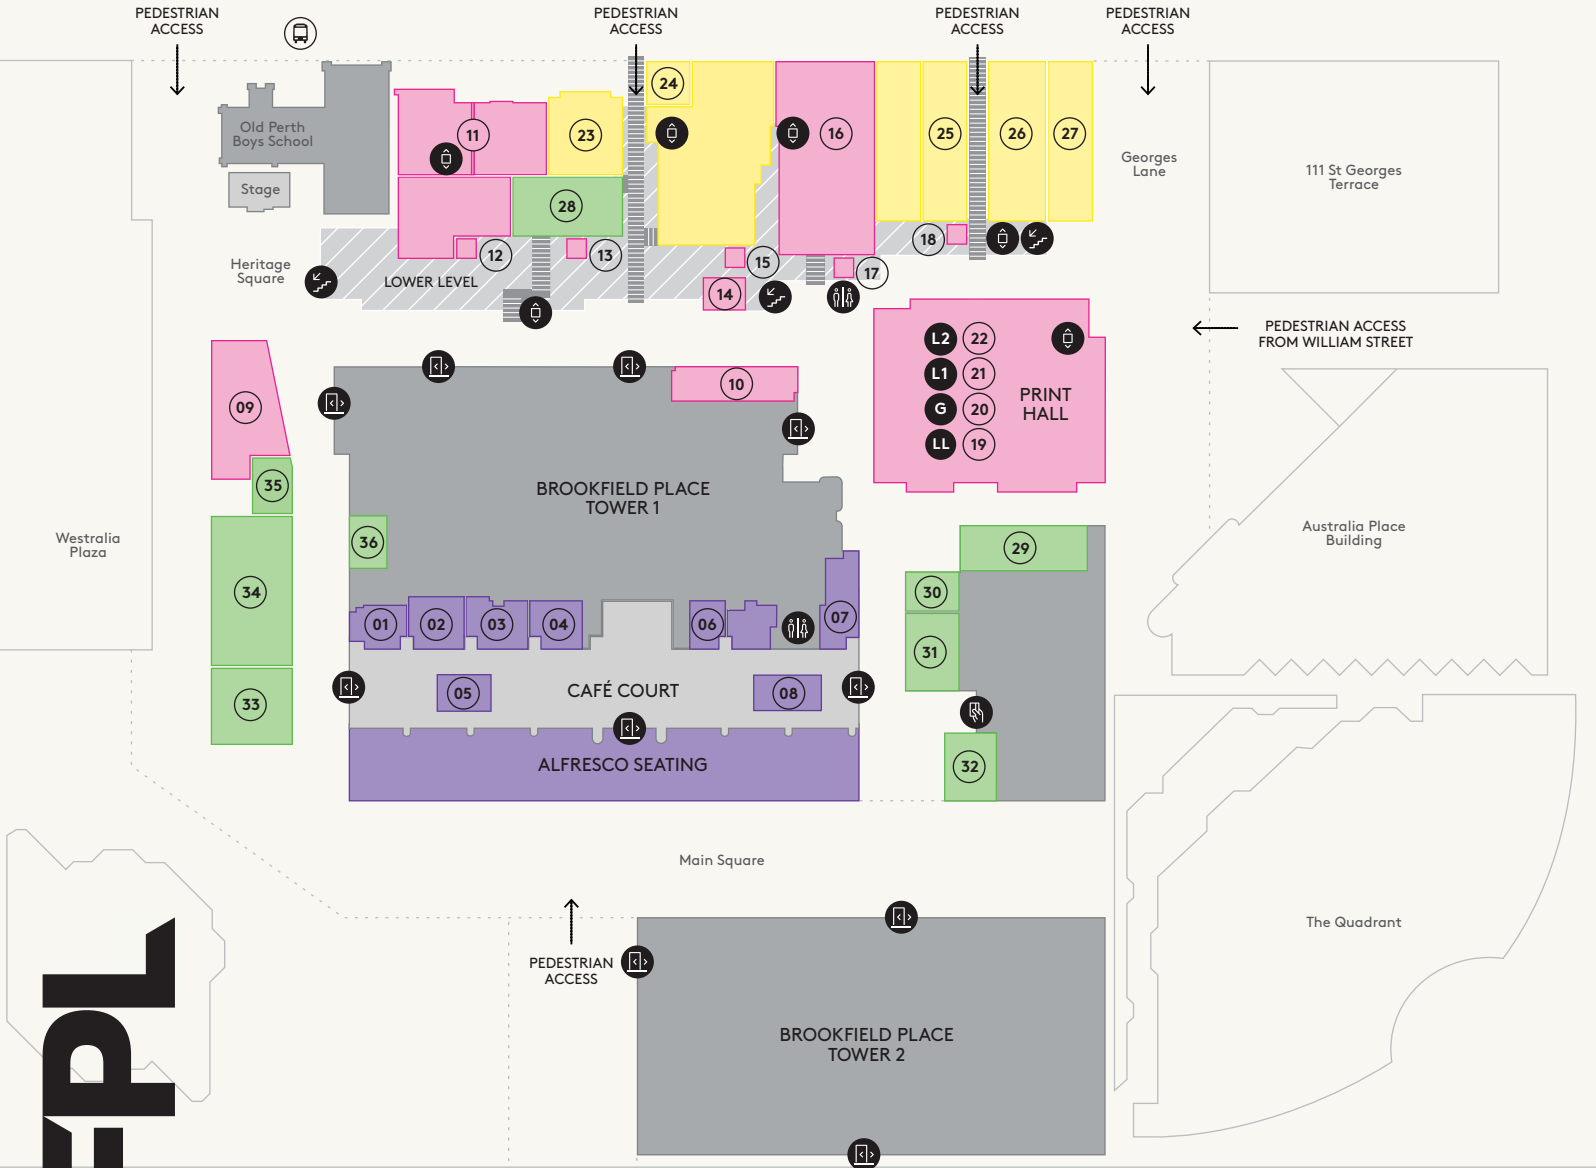

KING STREET

ST GEORGES TERRACE

BROOKFIELD PLACE

Dine and Drink

- CAFÉ COURT
- 01 Primal Pantry
- 02 The Cutting Board
- 03 Viet Hoa
- 04 Hi Thai
- 05 Green Grocer
- 06 Mad Mex
- 07 Zushibento
- 08 Chuck's Cantina

- BARS/CAFÉS/RESTAURANTS
- 09 Basilica
- 10 The Cornerstone
- 11 Arlo by Mo
- 12 Bar Lafayette
- 13 Grill'd
- 14 Choo Choo's
- 15 W. Churchill
- 16 The Heritage Wine Bar
- 17 Bobèche
- 18 Sushia Izakaya
- 19 Small Print
- 20 Gazette Osteria & Bar
- 21 The Apple Daily Bar & Eating House
- 22 Bob's Bar

Shopping and Services

- SHOPPING
- 23 Montblanc
- 24 Barbagallo Watch
- 25 Milano Menswear
- 26 M.J. Bale
- 27 Anna Thomas
- SERVICES
- 28 Aradise
- 29 Goodlife Health Clubs
- 30 Little Brooklyn Barbershop
- 31 Clear Skincare
- 32 Buggles Childcare
- 33 Newstime Lottery Centre
- 34 Friendlies Pharmacy
- 35 Koko's Drycleaning
- 36 Floret Boutique

Legend

- TOILETS
- LIFTS
- STAIRS
- ATM
- ACCESS
- TRANSPORT

BFPL

ELIZABETH QUAY BUS STATION

PEDESTRIAN FOOTBRIDGE

MOUNTS BAY ROAD

TO ELIZABETH QUAY STATION

WILLIAM STREET