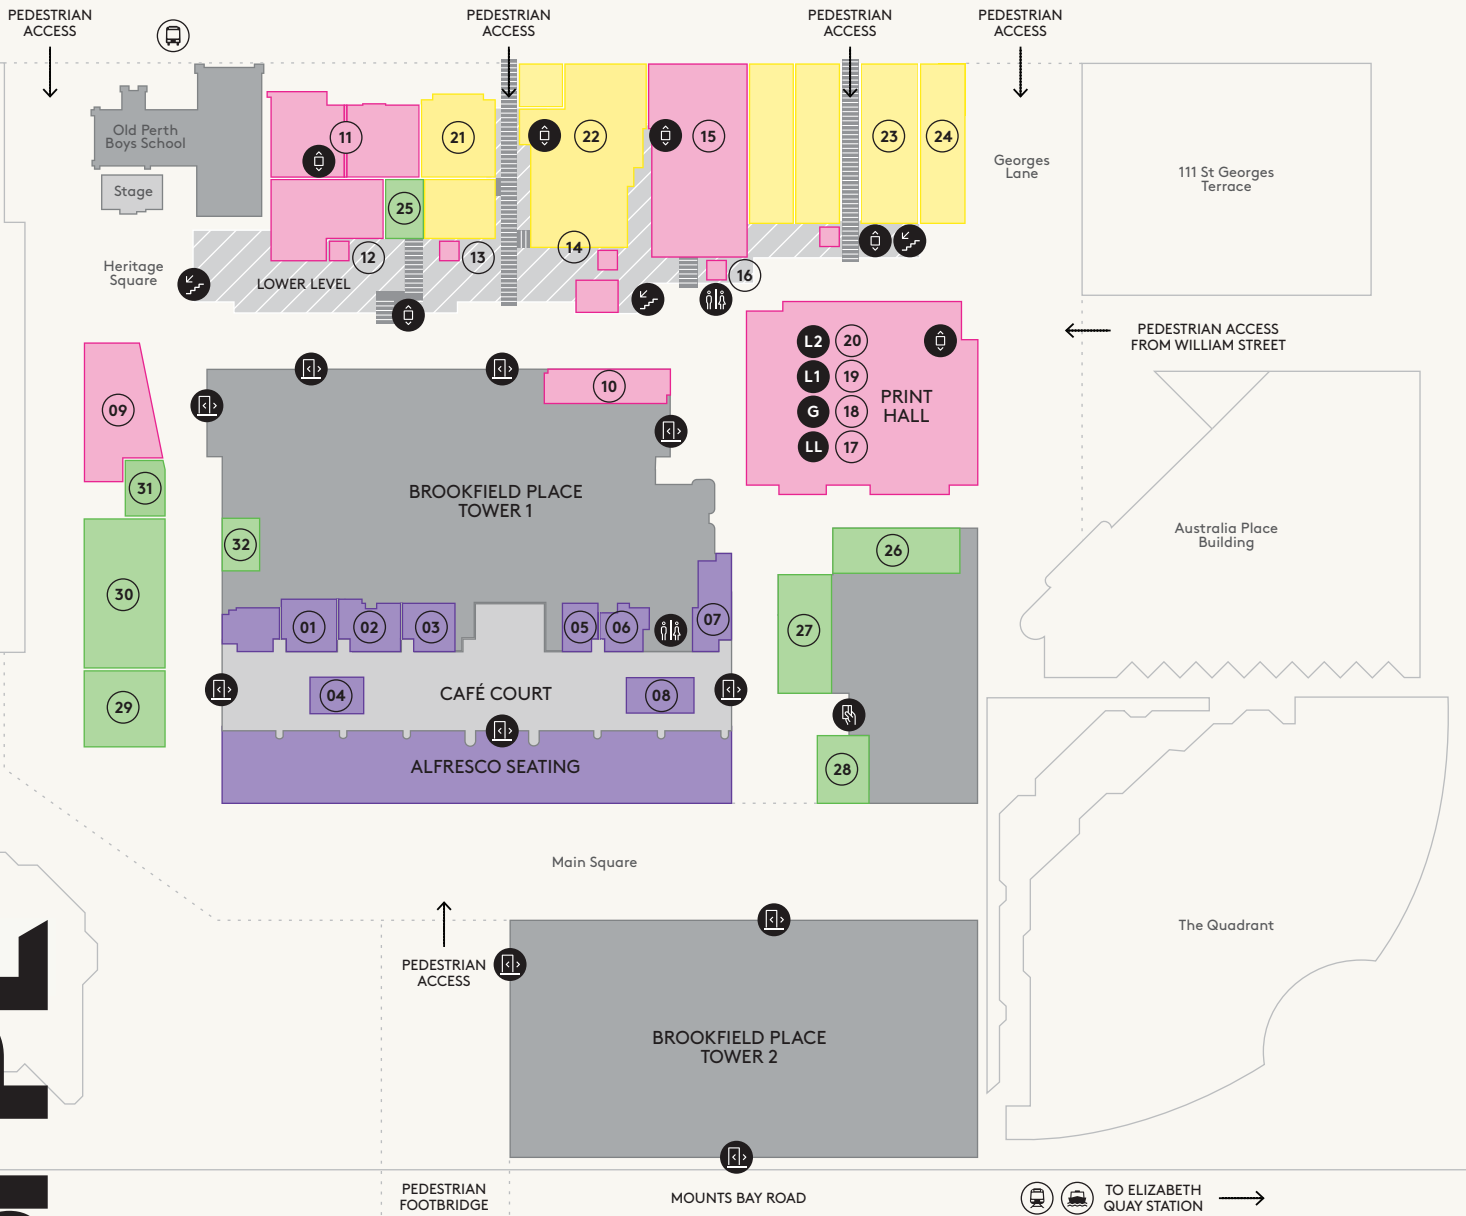

#### CAFÉ COURT

- 01 The Cutting Board
- 02 Viet Hoa
- 03 Hi Thai
- 04 Green Grocer
- 05 Mad Mex
- 06 Chinese Canton
- 07 Zushibento
- 08 Chuck's Cantina

#### BARS/CAFÉS/RESTAURANTS

- 09 Basilica
- 10 The Cornerstone
- 11 Arlo by Mo
- 12 Bar Lafayette
- 13 Grill'd
- 14 W Churchill
- 15 The Heritage Wine Bar
- 16 Bobèche
- 17 Small Print
- 18 Print Hall Bar
- 19 The Apple Daily Bar & Eating House
- 20 Bob's Bar

#### SERVICES

- 25 Aradise
- 26 Goodlife Health Clubs
- 27 Clear Skincare
- 28 Buggles Childcare
- 29 Newstime Lottery Centre
- 30 Wizard Pharmacy
- 31 Koko's Drycleaning
- 32 Floret Boutique

### Legend

- TOILETS
- LIFTS
- STAIRS
- ATM
- ACCESS
- TRANSPORT

ELIZABETH QUAY BUS STATION

TO ELIZABETH QUAY STATION

EY Building